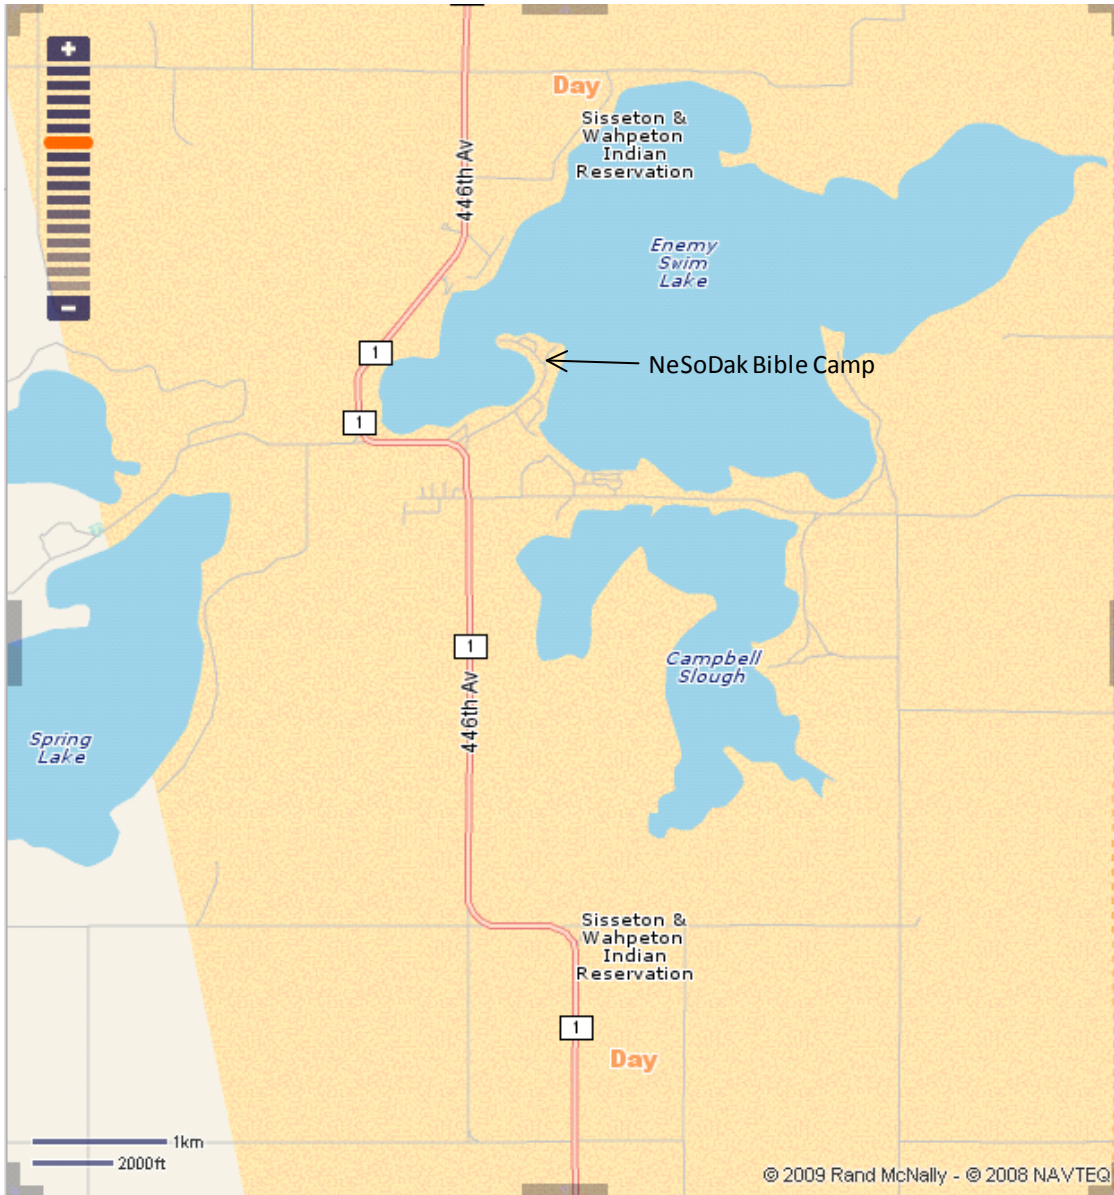

Wednesday, March 02, 2011
10:30 AM

Rand McNally Driving Directions and Maps
<http://maps.randmcnally.com/#s=screen&lat=45.32939910888672&lon=-97.30480194091797&zoom=11&loc1=Waubav%2C%20SD%2C%20USA&loc2=&loc3=&loc4=&loc5=&loc6=&loc7=&loc8=&loc9=&loc10=>
Screen clipping taken: 3/2/2011, 10:31 AM